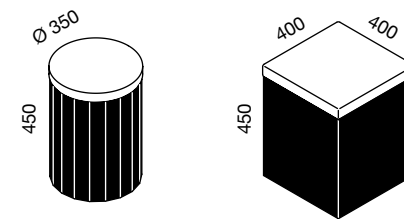

PINE Grey
PIN Gris

PINE Brown
PIN Marron

Assises

Seats

Dimensions (mm) / Finitions - Finishes

TRESHING FLOOR Brown
PLANCHER BRUT Marron

Dimensions (mm) / Finitions - Finishes

PINE Grey
PIN Gris