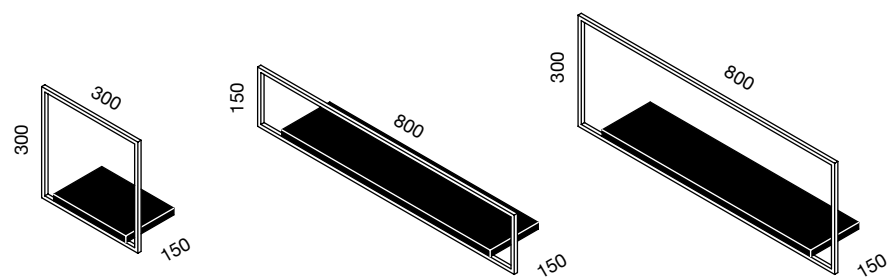

Console & Table
Console & Table

Dimensions (mm) / Finitions - Finishes

PINE Grey
PIN Gris

PINE Brown
PIN Marron

Console Chandler (p.62)

Acier brut - Raw steel

Autre bois - Other wood (p8-11)

Dimensions (mm) / Finitions - Finishes