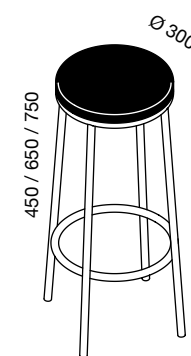

Dimensions (mm) / Finitions - Finishes