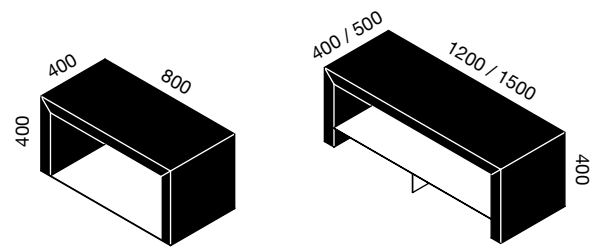

PINE Brown
PIN Marron

Boisbriand

Table basse
Low table

Dimensions (mm) / Finitions - Finishes

PINE Grey
PIN Gris

PINE Brown
PIN Marron

Dimensions (mm) / Finitions - Finishes

PINE Grey
PIN Gris