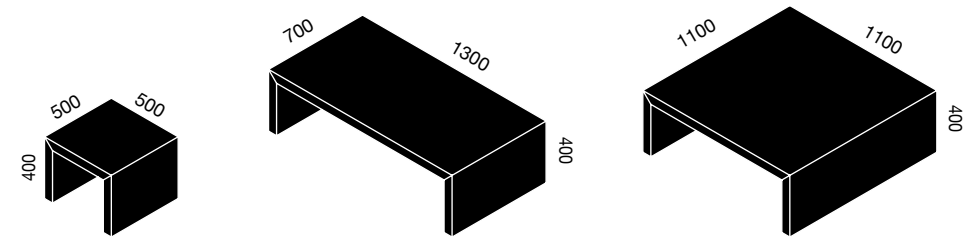

Dimensions (mm) / Finitions - Finishes

PINE Grey
PIN Gris

PINE Brown
PIN Marron