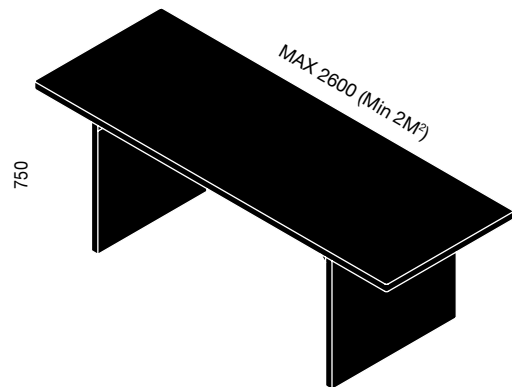

Square - Carré

Round - Rond

Round - Rond XL

TERO Restaurant Brussels

WEINBAR Dusseldorf

PREGO Restaurant Brussels

TERO Restaurant Bierges

Dimensions (mm) / Finitions - Finishes