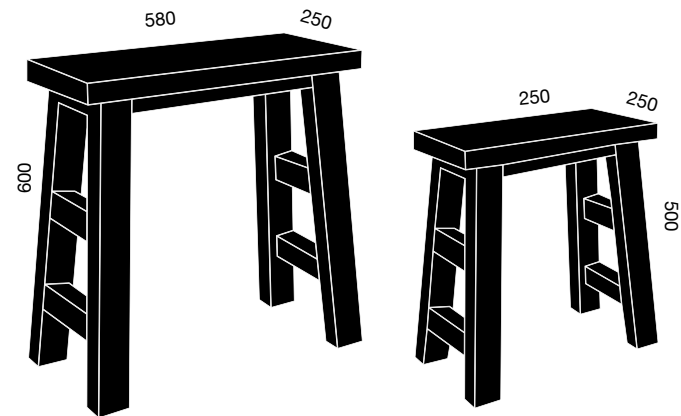

PINE Grey
PIN Gris

PINE Brown
PIN Marron

Assises

Seats

Dimensions (mm) / Finitions - Finishes

TRESHING FLOOR Brown
PLANCHER BRUT Marron

Dimensions (mm) / Finitions - Finishes

PINE Grey
PIN Gris