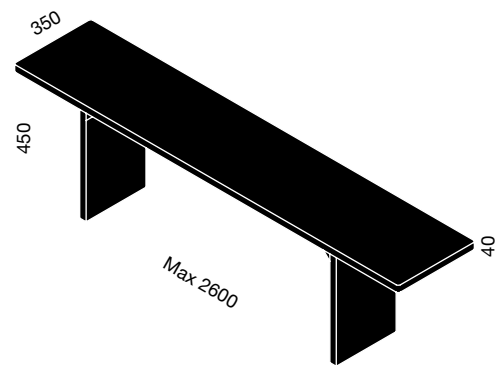

Dimensions (mm) / Finitions - Finishes