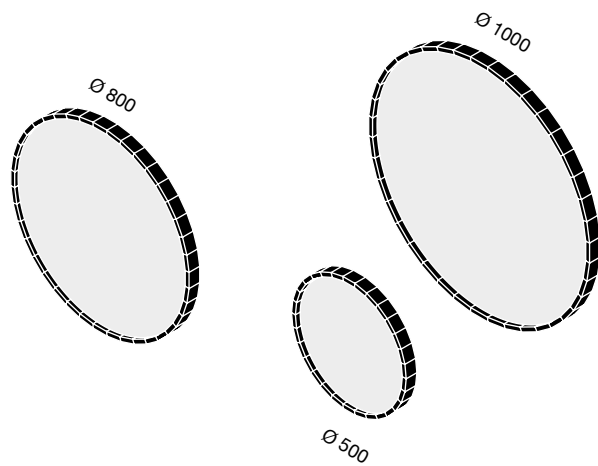

PINE Grey
PIN Gris

PINE Brown
PIN Marron

Dimensions (mm) / Finitions - Finishes

Ø 800

TRESHING FLOOR Brown
PLANCHER BRUT Marron

Dimensions (mm) / Finitions - Finishes

OAK Wine Barrel
CHÊNE Tonneau de vin

OAK Wagon Floor - 4 mm
CHÊNE Fond de wagon - 4 mm