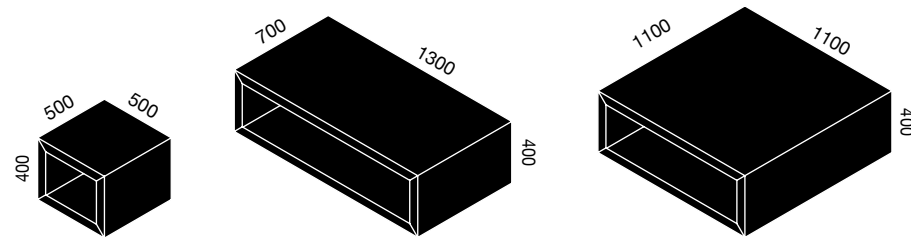

PINE Grey
PIN Gris

PINE Brown
PIN Marron