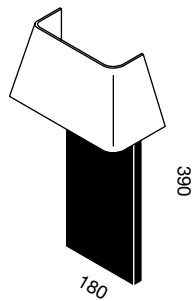

PINE Brown
PIN Marron

Louis

Applique murale
Wall light

Dimensions (mm) / Finitions - Finishes

PINE Grey
PIN Gris

MADRIER Deco
JACKET BOARD Deco

PINE Brown
PIN Marron

Dimensions (mm) / Finitions - Finishes