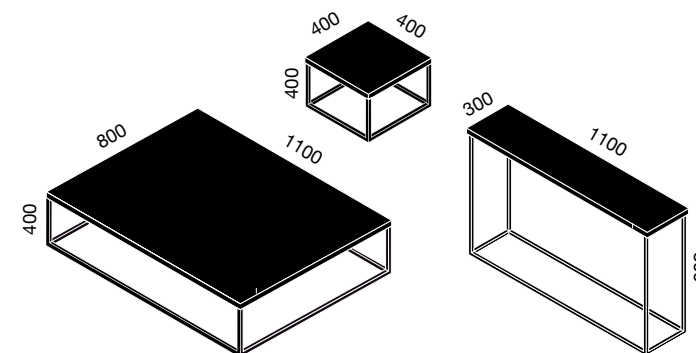

Dimensions (mm) / Finitions - Finishes

PINE Grey
PIN Gris

PINE Brown
PIN Marron

Console Chandler (p.62)

Acier brut - Raw steel

Autre bois - Other wood (p8-11)