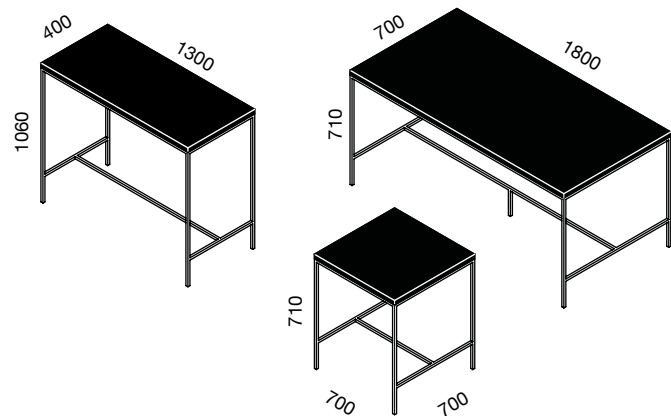

Dimensions (mm) / Finitions - Finishes

Acier brut - Raw steel

OAK Natural brushed
CHÊNE Naturel brossé

OAK Wagon Floor - 4 mm
CHÊNE Fond de wagon - 4 mm

Autre bois - Other wood (p8-11)