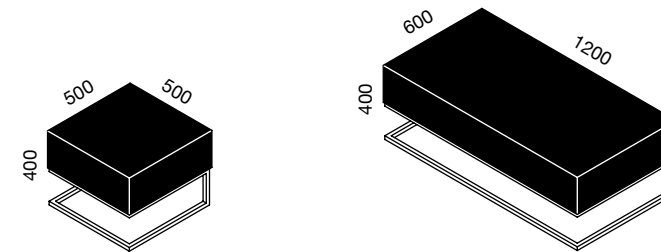

PINE Brown
PIN Marron

Boisbriand

Table basse
Low table

Dimensions (mm) / Finitions - Finishes

PINE Grey
PIN Gris

PINE Brown
PIN Marron

Dimensions (mm) / Finitions - Finishes

PINE Grey
PIN Gris