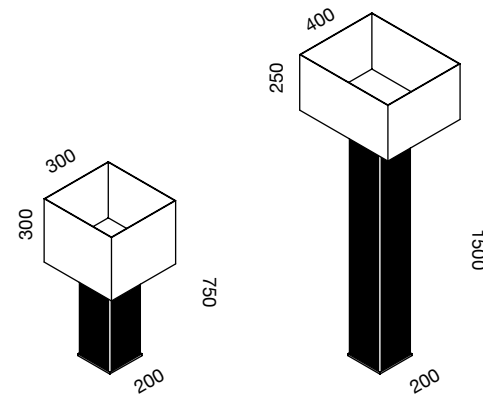

Dimensions (mm) / Finitions - Finishes

PINE Red
PIN Rouge

PINE Grey
PIN Gris

PINE Brown
PIN Marron