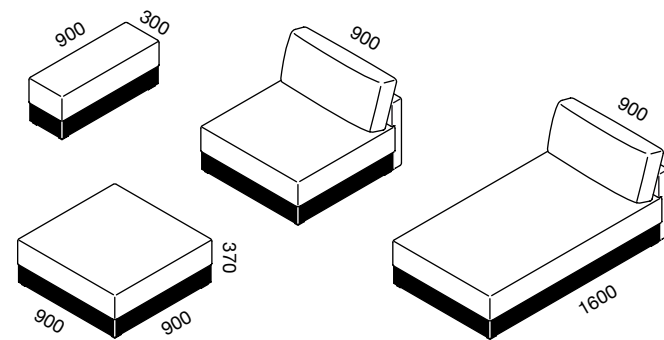

Dimensions (mm) / Finitions - Finishes

PINE Grey
PIN Gris

PINE Brown
PIN Marron