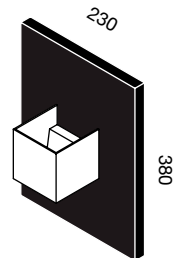

Dimensions (mm) / Finitions - Finishes

PINE Natural grey
PIN Gris naturel

PINE Grey
PIN Gris

PINE Brown
PIN Marron

Cubo

Applique murale
Wall light

Dimensions (mm) / Finitions - Finishes

PINE Grey
PIN Gris