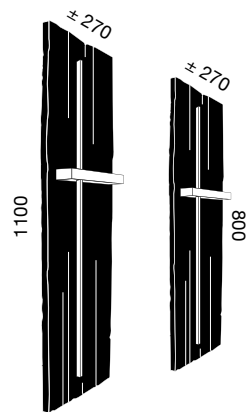

Dimensions (mm) / Finitions - Finishes