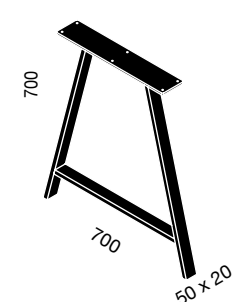

Delta

Delta Light

New Bay

Dolbeau

Duncan

Pieds bistrot - Bistro legs

Dimensions (mm) / Finitions - Finishes

Métal brut ou peint noir mat -
Raw metal or matt black painted

Square - Carré

Round - Rond

Round - Rond XL

TERO Restaurant Brussels

WEINBAR Dusseldorf

PREGO Restaurant Brussels

TERO Restaurant Bierges

Dimensions (mm) / Finitions - Finishes