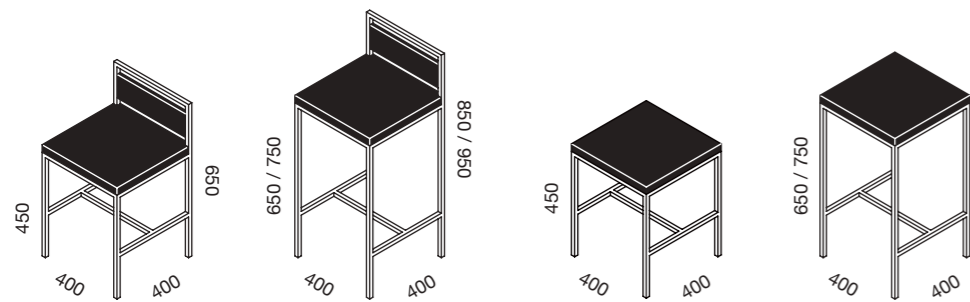

Dimensions (mm) / Finitions - Finishes

OAK Natural
CHÊNE Naturel

Acier brut - Raw steel