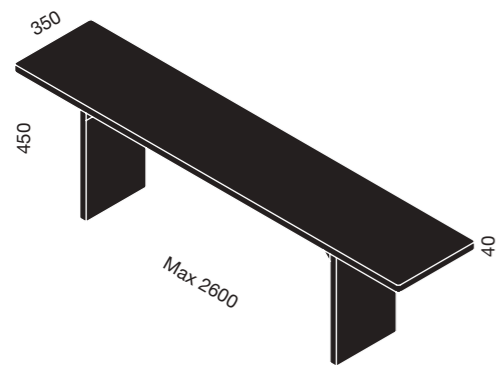

Dimensions (mm) / Finitions - Finishes