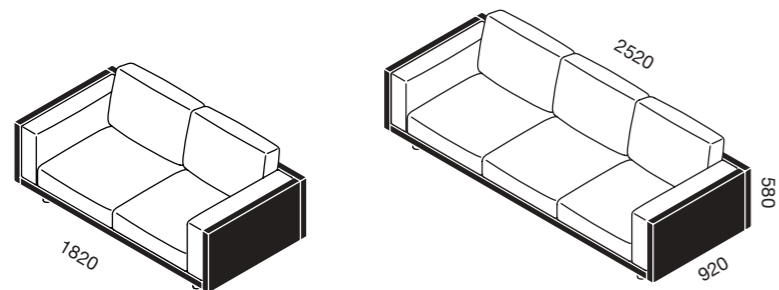

Dimensions (mm) / Finitions - Finishes

PINE Grey
PIN Gris

PINE Brown
PIN Marron