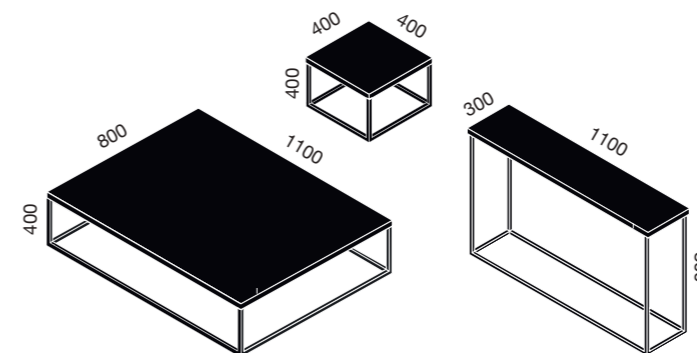

YUKON RETRO AFR
Petite - Small
180 x 180 x 400 mm
H 630 mm

Moyenne - Medium
180 x 180 x 820 mm
H 1050 mm

Grande - Large
180 x 180 x 1200 mm
H 1430 mm

RETRO AFR Exotic
RETRO AFR Exotique

PINE Grey
PIN Gris

PINE Brown
PIN Marron

Etagères & consoles

Shelves & consoles

Console Chandler (p.62)

Brooks

Console & Table
Console & Table

Dimensions (mm) / Finitions - Finishes

Acier brut - Raw steel