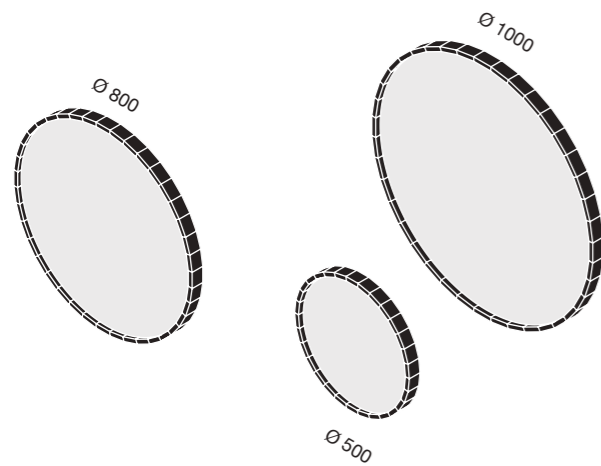

Dimensions (mm) / Finitions - Finishes