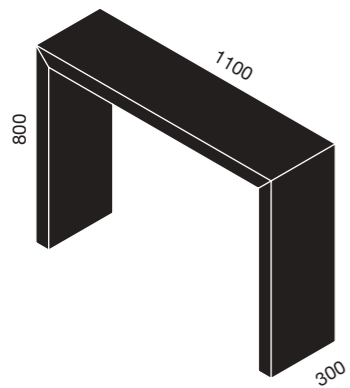

Dimensions (mm) / Finitions - Finishes