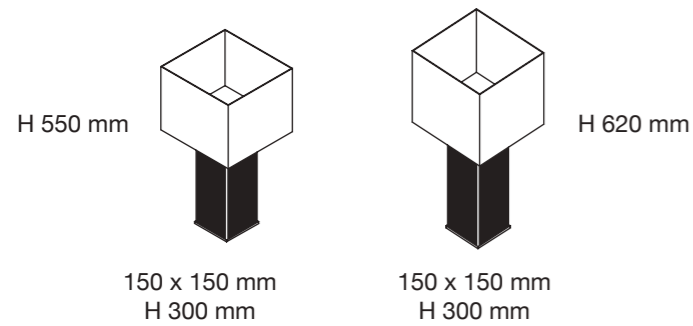

PINE Natural grey
PIN Gris naturel

PINE Grey
PIN Gris

PINE Brown
PIN Marron

Dimensions (mm) / Finitions - Finishes

MADRIER Deco
JACKET BOARD Deco

Dimensions (mm) / Finitions - Finishes

MADRIER Deco
JACKET BOARD Deco

PINE Grey
PIN Gris

PINE Brown
PIN Marron

Dimensions (mm) / Finitions - Finishes

MADRIER Deco
JACKET BOARD Deco

Dimensions (mm) / Finitions - Finishes

YUKON PINE
Petite - Small
180 x 180 x 400 mm
H 750 mm

Grande - Large
180 x 180 x 1200 mm
H 1430 mm