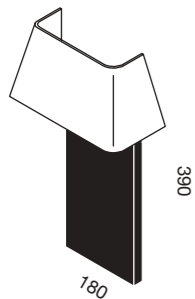

PINE Grey
PIN Gris

PINE Brown
PIN Marron

Dimensions (mm) / Finitions - Finishes

MADRIER Deco
JACKET BOARD Deco

Dimensions (mm) / Finitions - Finishes

YUKON PINE
Petite - Small
180 x 180 x 400 mm
H 750 mm

Grande - Large
180 x 180 x 1200 mm
H 1430 mm

YUKON RETRO AFR
Petite - Small
180 x 180 x 400 mm
H 630 mm

Moyenne - Medium
180 x 180 x 820 mm
H 1050 mm

Grande - Large
180 x 180 x 1200 mm
H 1430 mm

RETRO AFR Exotic
RETRO AFR Exotique

PINE Grey
PIN Gris