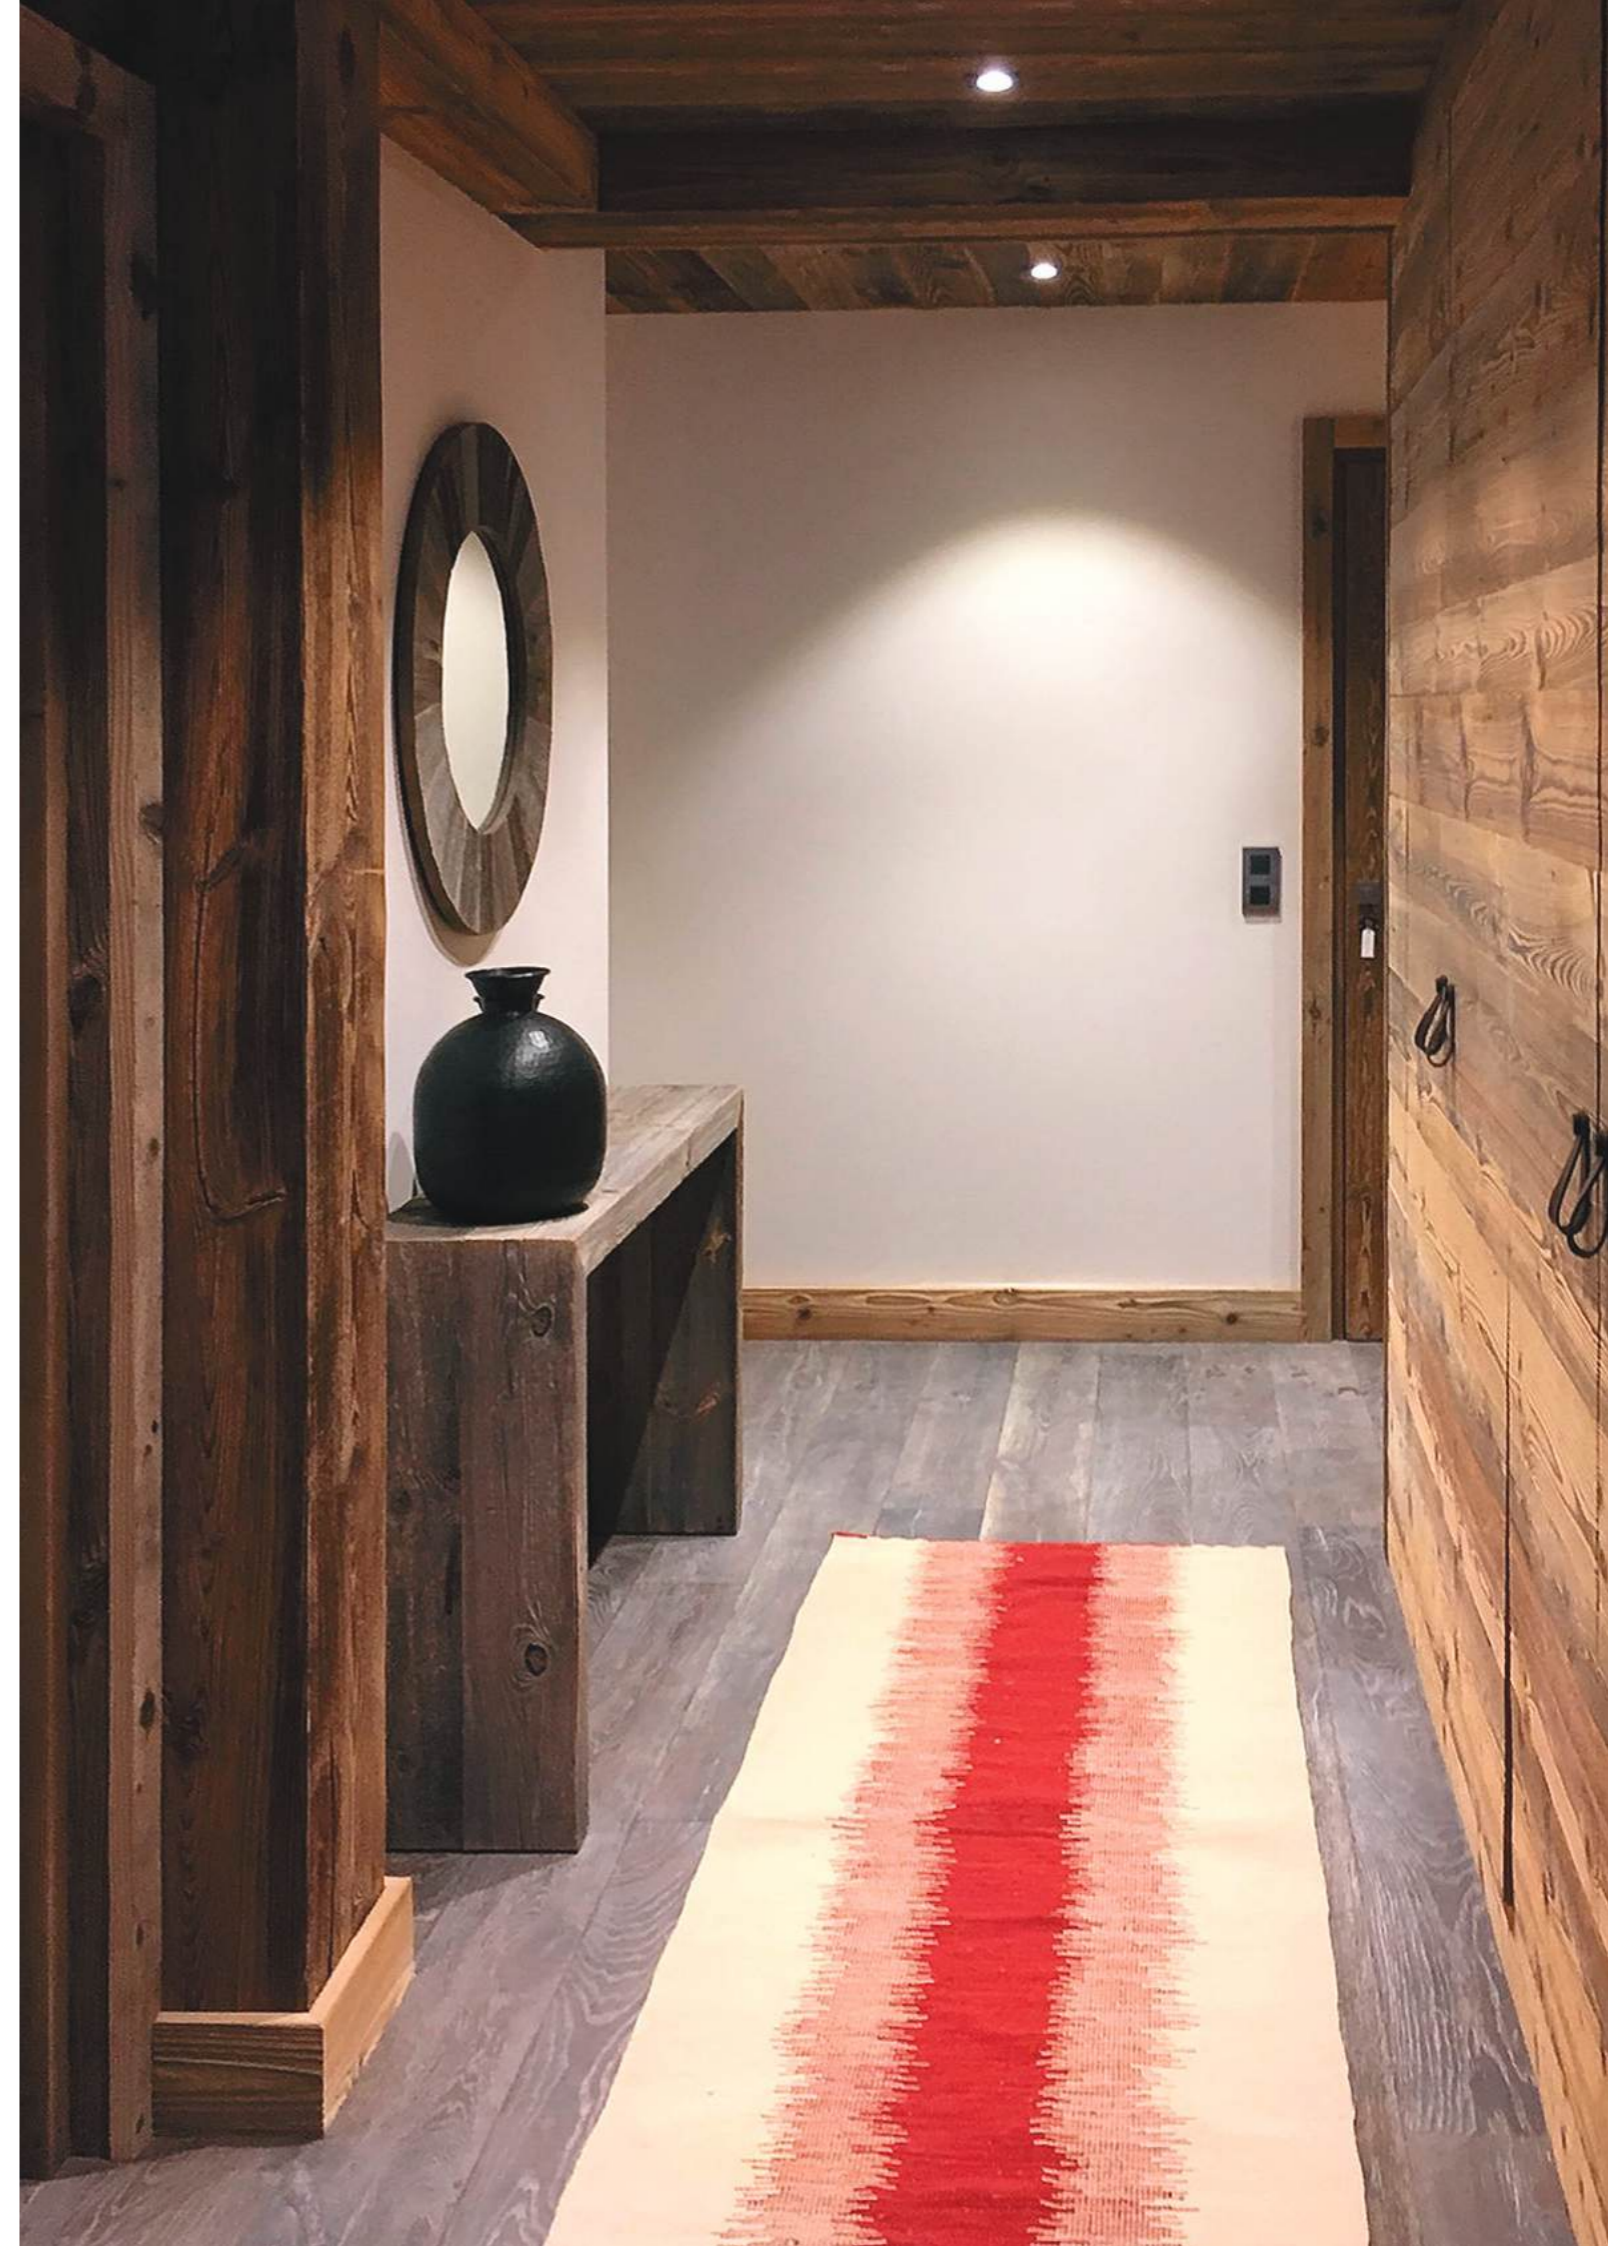

PINE Grey
PIN Gris

PINE Brown
PIN Marron

Autre bois - Other wood (p8-11)