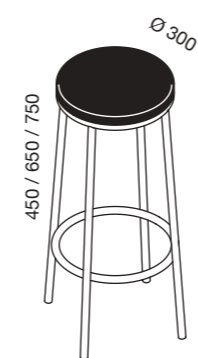

Dimensions (mm) / Finitions - Finishes

OAK Natural
CHÊNE Naturel

Acier brut - Raw steel