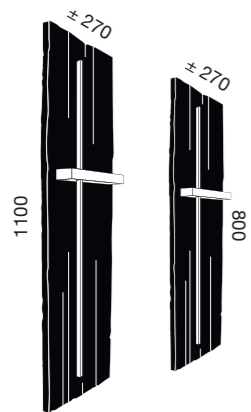

Ø 800

TRESHING FLOOR Brown
PLANCHER BRUT Marron

Dimensions (mm) / Finitions - Finishes

OAK Wine Barrel
CHÊNE Tonneau de vin

OAK Wagon Floor - 4 mm
CHÊNE Fond de wagon - 4 mm

Dimensions (mm) / Finitions - Finishes

PINE Grey
PIN Gris

PINE Brown
PIN Marron

Dimensions (mm) / Finitions - Finishes

MADRIER Deco
JACKET BOARD Deco

Dimensions (mm) / Finitions - Finishes

YUKON PINE
Petite - Small
180 x 180 x 400 mm
H 750 mm

Grande - Large
180 x 180 x 1200 mm
H 1430 mm