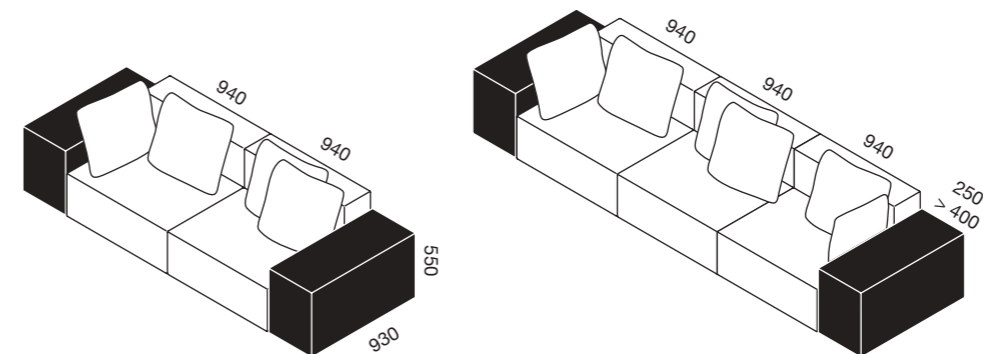

Dimensions (mm) / Finitions - Finishes

PINE Grey
PIN Gris

PINE Brown
PIN Marron